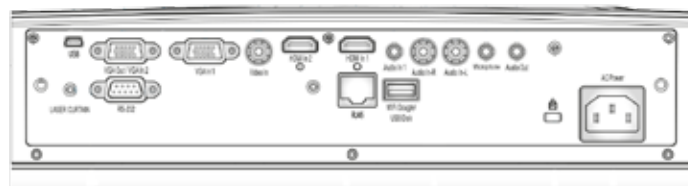

SPECIFICATIONS

Model name	i3PROJECTOR 3303W
Native Resolution	1280 x 800
Lamp	260W UHP Lamp
Brightness	3300 lumens*
Lamp life time (Normal/ Eco)	3500hrs/5000hrs (eco)
Contrast	1500:1
Offset Distance Tolerance	25mm
Lens/Zoom	
Throw ratio	Sealed design, anti-dust, anti-scratch
Image size (Diagonal)	TR 0.27 85" - 115"
Color wheel	6 segments
Acoustic Noise	Full mode: 35 ±2dB(A), Eco mode: 30 ±2dB(A)
Operation Temperature	For 0 -- 2500 ft, 5 -- 40 °C For 2500 -- 5000 ft, 5 -- 35 °C For 5000 -- 10000 ft, 5 -- 30 °C
Input	VGA X 1 - Audio Jack X 1 - Composite Video X 1 - Composite Audio X 1 HDMI X 2 - Microphone X 1 - RS-232C X 1 - Mini USB-B X 1 - RJ45 X 1 USB-A X 1 - Power X 1
Output	VGA X 1 - Phone Jack X 1(for interactivity) - Audio Jack X 1
No. of Colors	1.07B
Speaker	10W x1
Keystone	Manual keystone
OSD Languages	18 (English / German / French / Italian / Spanish / Polish / Swedish / Dutch / Portuguese / Japanese / Traditional Chinese / Simplified Chinese / Korean / Russian / Arabic / Norse /Turkish
Power Supply	Universal AC 100 – 240 V ~ 50-60 Hz with PFC input
Power consumption	320W (normal) - 270W (eco)
Standby Power	< 0.5W
Remote Control	IR
Dimension	Width x Depth x Height = 383mm x 308mm x 86mm
Weight	5.5kg (12.1lb)

ACCESSORIES

Power cord	1	1.8m
VGA cable	1	1.8m
Remote Control	1	Card type, with battery
Documentation	1	User manual in 18 languages*

Without lens cap, without soft case

WARRANTY

Projectors 3 years
Lamp 6 months, max. 1000 hrs

* referring to marketing measurements