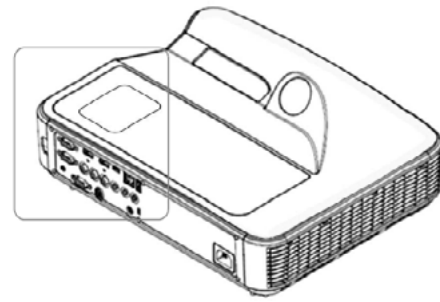

Low power consumption

It consumes low power to reduce operating costs.

Technical

Specifications

Brightness	3500 lumens	Composite audio input Qty	2 / RCA-Left (white) / RCA-Right (red) / stereo
Contrast	1,800:1 (native) / 10,000:1 (APM)	Microphone input Qty	1 / 3.5mm phone jack (pink) / mono
Resolution (native)	1280 x 800	System audio output Qty	1 / 3.5mm phone jack (green) / stereo
Aspect ratio (native)	16 : 10	RS232	Qty : 1 / DB-9 female / 9600bps Purpose : projector control
Throw ratio	0.27	Mini USB	Qty : 1 / device mode Purpose : for firmware upgrade (USB1.0) / interactive (USB2.0)
Focus range	85" - 115"	RJ45	Qty : 1 / Fast Ethernet (100Base-T) Purpose : remotely projector control (Crestron / AMX / PJ-Link) Others : video streaming
Temperature/Humidity	Operating : 5°C ~ 40°C / 5%~90% without condensation Storage : 0°C ~60°C / 5%~95% without condensation Shipping : 20°C ~ 60°C / 5%~95% without condensation	USB A	Qty : 1 / host mode / USB2.0 (for local playback or Wi-Fi dongle)
Temperature / Altitude	Operation 5°C~40°C @ 0~2,500 feet 5°C~35°C @ 5°C~30°C @ 5,000~10,000 feet	Speaker	1 x 10W
Thermal Protection	Auto shutdown : Ambient temperature exceeds 47±2°C Auto ECO : Ambient temperature exceeds 40°C	Power consumption	291W (Full mode), 198W (Eco mode)
Noise level	Full mode : 36dBA (typical) / 38dBA (maximum) ECO mode : 32dBA (typical) / 35dBA (maximum)	Standby power	(1) Idle without LAN wakeup : < 0.5W (2) Idle with LAN wakeup : < 8W
HDMI input	Qty : 2 (HDMI with MHL2.0 support) HDMI : 1.3a HDCP : 1.3 Video Standard: 480i/480p/576i/576p/720p/1080i/1080p PC Graphics: up to UXGA (1600x1200@60Hz)	Dimensions	Width x Depth x Height = 383mm x 308mm x 86mm
VGA input	Qty : 2 (1 sharing with VGA output by OSD setup) Video Standard: 480i/480p/576i/576p/720p/1080i/1080p PC Graphics: up to UXGA (1600x1200@60Hz)	Weight Net	5.5kg (12.1lb)
Composite input	Qty : 1 / RCA (yellow) Video Standard : 480i/576i	EMC	CE, FCC, CCC
VGA output	Qty : 1 (Sharing with one of VGA input by OSD setup) Loop through VGA input	Safety	TUV, UL, CCC
VGA audio input	Qty : 1 / 3.5mm phone jack (blue) / stereo (dedicated to selected VGA input port)	Green	RoHS, WEEE, REACH
		Accessories	AC power cord 3m x1 VGA cable 1.8m x1 Quick start guide x 1 Remote control x1 User Manual x1