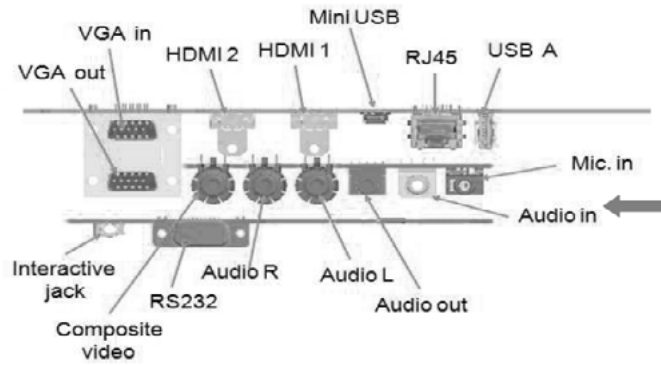

Low power consumption

It consumes low power to reduce operating costs.

Technical

Specifications

Brightness	3500 lumens	Composite audio input Qty	2 / RCA-Left (white) / RCA-Right (red) / stereo
Contrast	1,800:1 (native) / 10,000:1 (APM)	Microphone input Qty	1 / 3.5mm phone jack (pink) / mono
Resolution (native)	1280 x 800	System audio output Qty	1 / 3.5mm phone jack (green) / stereo
Aspect ratio (native)	16 : 10	RS232	Qty : 1 / DB-9 female / 9600bps Purpose : projector control
Throw ratio	0.27	Mini USB	Qty : 1 / device mode Purpose : for firmware upgrade (USB1.0) / interactive (USB2.0)
Focus range	85" - 115"	RJ45	Qty : 1 / Fast Ethernet (100Base-T) Purpose : remotely projector control (Crestron / AMX / PJ-Link) Others : video streaming
Temperature/Humidity	Operating : 5°C ~ 40°C / 5%~90% without condensation Storage : 0°C ~60°C / 5%~95% without condensation Shipping : 20°C ~ 60°C / 5%~95% without condensation	USB A	Qty : 1 / host mode / USB2.0 (for local playback or Wi-Fi dongle)
Temperature / Altitude	Operation 5°C~40°C @ 0~2,500 feet 5°C~35°C @ 5°C~30°C @ 5,000~10,000 feet	Speaker	1 x 10W
Thermal Protection	Auto shutdown : Ambient temperature exceeds 47±2°C Auto ECO : Ambient temperature exceeds 40°C	Power consumption	291W (Full mode), 198W (Eco mode)
Noise level	Full mode : 36dBA (typical) / 38dBA (maximum) ECO mode : 32dBA (typical) / 35dBA (maximum)	Standby power	(1) Idle without LAN wakeup : < 0.5W (2) Idle with LAN wakeup : < 8W
HDMI input	Qty : 2 (HDMI with MHL2.0 support) HDMI : 1.3a HDCP : 1.3 Video Standard: 480i/480p/576i/576p/720p/1080i/1080p PC Graphics: up to UXGA (1600x1200@60Hz)	Dimensions	Width x Depth x Height = 383mm x 308mm x 86mm
VGA input	Qty : 2 (1 sharing with VGA output by OSD setup) Video Standard: 480i/480p/576i/576p/720p/1080i/1080p PC Graphics: up to UXGA (1600x1200@60Hz)	Weight Net	5.5kg (12.1lb)
Composite input	Qty : 1 / RCA (yellow) Video Standard : 480i/576i	EMC	CE, FCC, CCC
VGA output	Qty : 1 (Sharing with one of VGA input by OSD setup) Loop through VGA input	Safety	TUV, UL, CCC
VGA audio input	Qty : 1 / 3.5mm phone jack (blue) / stereo (dedicated to selected VGA input port)	Green	RoHS, WEEE, REACH
		Accessories	AC power cord 3m x1 VGA cable 1.8m x1 Quick start guide x 1 Remote control x1 User Manual x1