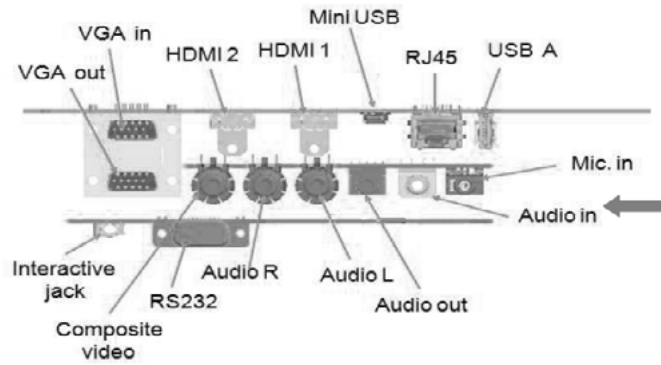

Low power consumption

It consumes low power to reduce operating costs.

Technical

Specifications

Brightness	3000 lumens	Composite audio input Qty	2 / RCA-Left (white) / RCA-Right (red) / stereo
Contrast	1,800:1 (native) / 10,000:1 (APM)	Microphone input Qty	1 / 3.5mm phone jack (pink) / mono
Resolution (native)	1920 x 720	System audio output Qty	1 / 3.5mm phone jack (green) / stereo
Aspect ratio (native)	16 : 6	RS232	Qty : 1 / DB-9 female / 9600bps Purpose : projector control
Throw ratio	0.25	Mini USB	Qty : 1 / device mode Purpose : for firmware upgrade (USB1.0) / interactive (USB2.0)
Focus range	120" - 140"	RJ45	Qty : 1 / Fast Ethernet (100Base-T) Purpose : remotely projector control (Crestron / AMX / PJ-Link) Others : video streaming
Temperature/Humidity	Operating : 5°C ~ 40°C / 5%~90% without condensation Storage : 0°C ~60°C / 5%~95% without condensation Shipping : 20°C ~ 60°C / 5%~95% without condensation	USB A	Qty : 1 / host mode / USB2.0 (for local playback or Wi-Fi dongle)
Temperature / Altitude	Operation 5°C~40°C @ 0~2,500 feet 5°C~35°C @ 5°C~30°C @ 5,000~10,000 feet	Speaker	1 x 10W
Thermal Protection	Auto shutdown : Ambient temperature exceeds 47±2°C Auto ECO : Ambient temperature exceeds 40°C	Power consumption	335W (Full mode), 225W (Eco mode)
Noise level	Full mode : 36dBA (typical) / 38dBA (maximum) ECO mode : 32dBA (typical) / 35dBA (maximum)	Standby power	(1) Idle without LAN wakeup : < 0.5W (2) Idle with LAN wakeup : < 8W
HDMI input	Qty : 2 (HDMI with MHL2.0 support) HDMI : 1.3a HDCP : 1.3 Video Standard: 480i/480p/576i/576p/720p/1080i/1080p PC Graphics: up to UXGA (1600x1200@60Hz)	Dimensions	Width x Depth x Height = 383mm x 308mm x 86mm
VGA input	Qty : 2 (1 sharing with VGA output by OSD setup) Video Standard: 480i/480p/576i/576p/720p/1080i/1080p PC Graphics: up to UXGA (1600x1200@60Hz)	Weight Net	5.5kg (12.1lb)
Composite input	Qty : 1 / RCA (yellow) Video Standard : 480i/576i	EMC	CE, FCC, CCC
VGA output	Qty : 1 (Sharing with one of VGA input by OSD setup) Loop through VGA input	Safety	TUV, UL, CCC
VGA audio input	Qty : 1 / 3.5mm phone jack (blue) / stereo (dedicated to selected VGA input port)	Green	RoHS, WEEE, REACH
		Accessories	AC power cord 3m x1 VGA cable 1.8m x1 Quick start guide x 1 Remote control x1 User Manual x1