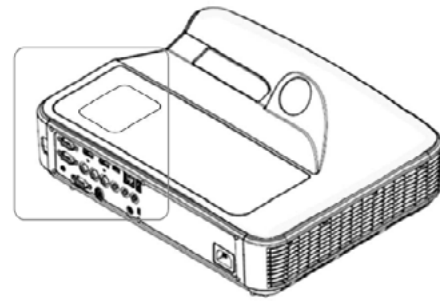

Low power consumption

It consumes low power to reduce operating costs.

Technical

Specifications

Brightness	3000 lumens	Composite audio input Qty	2 / RCA-Left (white) / RCA-Right (red) / stereo
Contrast	1,800:1 (native) / 10,000:1 (APM)	Microphone input Qty	1 / 3.5mm phone jack (pink) / mono
Resolution (native)	1920 x 720	System audio output Qty	1 / 3.5mm phone jack (green) / stereo
Aspect ratio (native)	16 : 6	RS232	Qty : 1 / DB-9 female / 9600bps Purpose : projector control
Throw ratio	0.25	Mini USB	Qty : 1 / device mode Purpose : for firmware upgrade (USB1.0) / interactive (USB2.0)
Focus range	120" - 140"	RJ45	Qty : 1 / Fast Ethernet (100Base-T) Purpose : remotely projector control (Crestron / AMX / PJ-Link) Others : video streaming
Temperature/Humidity	Operating : 5°C ~ 40°C / 5%~90% without condensation Storage : 0°C ~60°C / 5%~95% without condensation Shipping : 20°C ~ 60°C / 5%~95% without condensation	USB A	Qty : 1 / host mode / USB2.0 (for local playback or Wi-Fi dongle)
Temperature / Altitude	Operation 5°C~40°C @ 0~2,500 feet 5°C~35°C @ 5°C~30°C @ 5,000~10,000 feet	Speaker	1 x 10W
Thermal Protection	Auto shutdown : Ambient temperature exceeds 47±2°C Auto ECO : Ambient temperature exceeds 40°C	Power consumption	335W (Full mode), 225W (Eco mode)
Noise level	Full mode : 36dBA (typical) / 38dBA (maximum) ECO mode : 32dBA (typical) / 35dBA (maximum)	Standby power	(1) Idle without LAN wakeup : < 0.5W (2) Idle with LAN wakeup : < 8W
HDMI input	Qty : 2 (HDMI with MHL2.0 support) HDMI : 1.3a HDCP : 1.3 Video Standard: 480i/480p/576i/576p/720p/1080i/1080p PC Graphics: up to UXGA (1600x1200@60Hz)	Dimensions	Width x Depth x Height = 383mm x 308mm x 86mm
VGA input	Qty : 2 (1 sharing with VGA output by OSD setup) Video Standard: 480i/480p/576i/576p/720p/1080i/1080p PC Graphics: up to UXGA (1600x1200@60Hz)	Weight Net	5.5kg (12.1lb)
Composite input	Qty : 1 / RCA (yellow) Video Standard : 480i/576i	EMC	CE, FCC, CCC
VGA output	Qty : 1 (Sharing with one of VGA input by OSD setup) Loop through VGA input	Safety	TUV, UL, CCC
VGA audio input	Qty : 1 / 3.5mm phone jack (blue) / stereo (dedicated to selected VGA input port)	Green	RoHS, WEEE, REACH
		Accessories	AC power cord 3m x1 VGA cable 1.8m x1 Quick start guide x 1 Remote control x1 User Manual x1