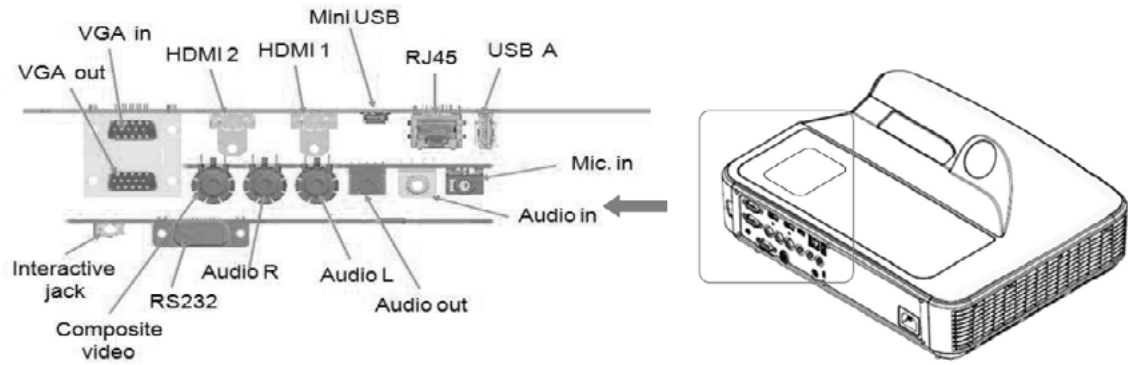

## Specifications

Brightness	3300 lumens	Composite audio input Qty	2 / RCA-Left (white) / RCA-Right (red) / stereo
Contrast	1,800:1 (native) / 10,000:1 (APM)	Microphone input Qty	1 / 3.5mm phone jack (pink) / mono
Resolution (native)	1920 x 1080	System audio output Qty	1 / 3.5mm phone jack (green) / stereo
Aspect ratio (native)	16 : 09	RS232	Qty : 1 / DB-9 female / 9600bps Purpose : projector control
Throw ratio	0.25	Mini USB	Qty : 1 / device mode Purpose : for firmware upgrade (USB1.0) / interactive (USB2.0)
Focus range	87" - 102"	RJ45	Qty : 1 / Fast Ethernet (100Base-T) Purpose : remotely projector control (Crestron / AMX / PJ-Link) Others : video streaming
Temperature/Humidity	Operating : 5°C ~ 40°C / 5%~90% without condensation Storage : 0°C ~60°C / 5%~95% without condensation Shipping : 20°C ~ 60°C / 5%~95% without condensation	USB A	Qty : 1 / host mode / USB2.0 (for local playback or Wi-Fi dongle)
Temperature / Altitude	Operation 5°C~40°C @ 0~2,500 feet 5°C~35°C @ 5°C~30°C @ 5,000~10,000 feet	Speaker	1 x 10W
Thermal Protection	Auto shutdown : Ambient temperature exceeds 47±2°C Auto ECO : Ambient temperature exceeds 40°C	Power consumption	335W (Full mode), 225W (Eco mode)
Noise level	Full mode : 36dBA (typical) / 38dBA (maximum) ECO mode : 32dBA (typical) / 35dBA (maximum)	Standby power	(1) Idle without LAN wakeup : < 0.5W (2) Idle with LAN wakeup : < 8W
HDMI input	Qty : 2 (HDMI with MHL2.0 support) HDMI : 1.3a HDCP : 1.3 Video Standard: 480i/480p/576i/576p/720p/1080i/1080p PC Graphics: up to UXGA (1600x1200@60Hz)	Dimensions	Width x Depth x Height = 383mm x 308mm x 86mm
VGA input	Qty : 2 (1 sharing with VGA output by OSD setup) Video Standard: 480i/480p/576i/576p/720p/1080i/1080p PC Graphics: up to UXGA (1600x1200@60Hz)	Weight Net	5.5kg (12.1lb)
Composite input	Qty : 1 / RCA (yellow) Video Standard : 480i/576i	EMC	CE, FCC, CCC
VGA output	Qty : 1 (Sharing with one of VGA input by OSD setup) Loop through VGA input	Safety	TUV, UL, CCC
VGA audio input	Qty : 1 / 3.5mm phone jack (blue) / stereo (dedicated to selected VGA input port)	Green	RoHS, WEEE, REACH
		Accessories	AC power cord 3m x1 VGA cable 1.8m x1 Quick start guide x 1 Remote control x1 User Manual x1