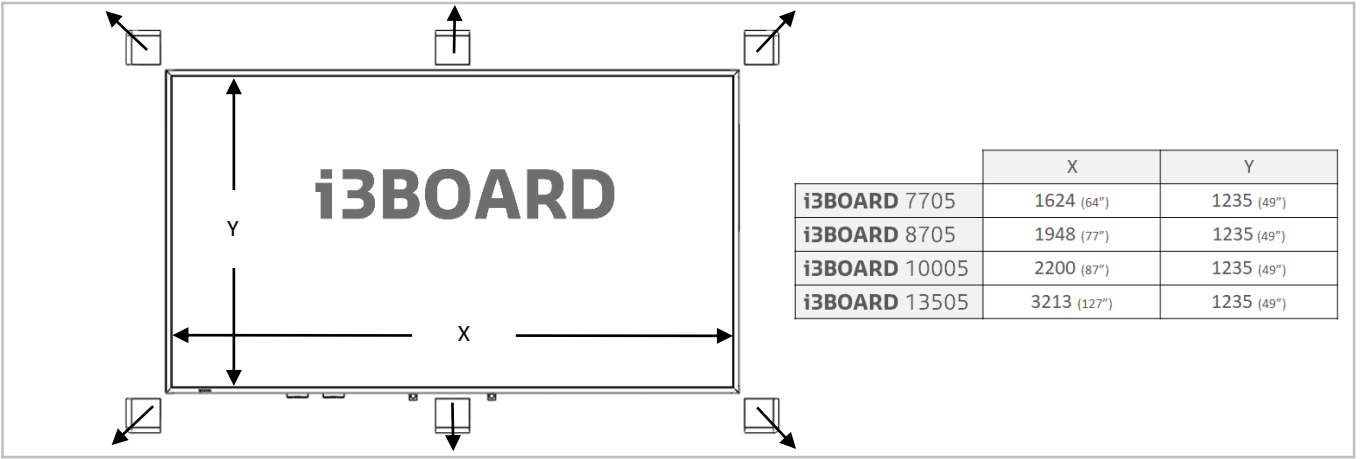

i3BOARD

Installation Manual

16/10/2017

EU DECLARATION OF CONFORMITY

This product conforms to all the essential requirements and further relevant specifications described in the 2014/30/EU (EMC) directive.