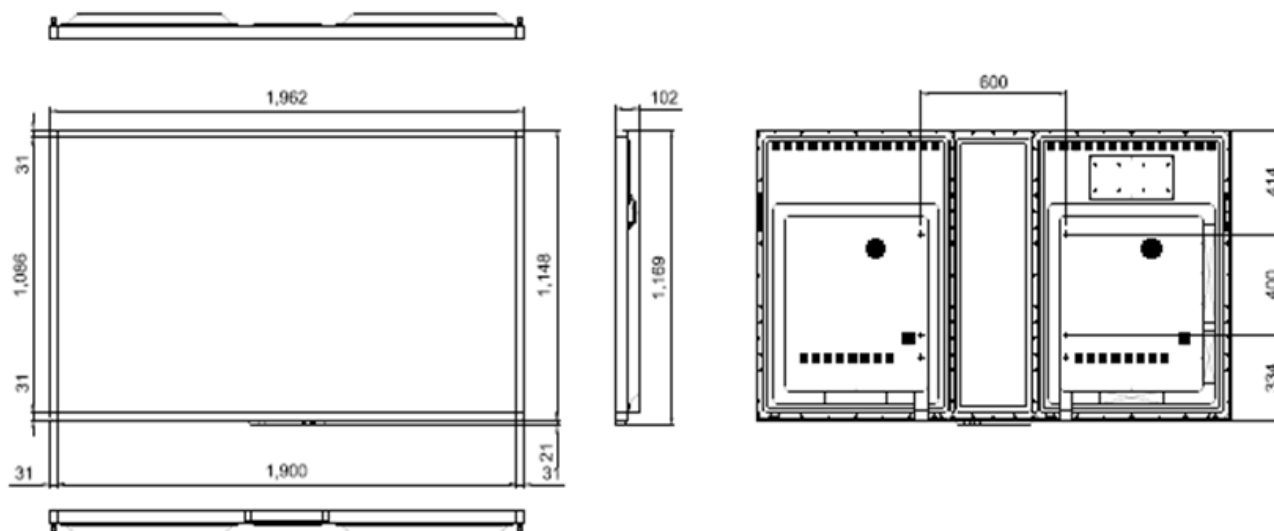

Model type	i3TOUCH P8404 T10 4K
	84"
Display Ratio	16:09
Native resolution	3840 x 2160
Brightness	350cd/m2
Contrast ratio	1600:1
Response time	5 ms
Inputs	VGA x 1 PC AUDIO TOUCH USB Media USB HDMI FHD x2, HDMI UHD x1 DisplayPort x 1 DVI Speaker out: 2 x mini jack
Viewing Angle Hor./Ver.	178°/178°
Communication port	RS232 x 1
Sound bar	speakers: 2 x 10W - USB x 2
Power supply	standby power<1W complete power consumption≤435W
OPS slot	slot included, OPS pc not included
VESA Mount (W X H)	600 x 400 mm
Vesa mount for mini pc	10x10cm
Anti-collision tempered glass	Yes
Screen area	1860 (W) x 1046 (H) mm
Outside dimensions	1962 (W) x 1148 (H) x 102 (D)
Package	2180 (W) x 1350 (H) x 300 (D)
Net weight	93 kg
Total weight	100 kg

Touch technology

	V-Sense
Touch modus	finger and pen
Touch points	10 simultaneous touches (only in Windows 7 or later)
Tempered glass	4 mm
Resolution	8096 x 8096
Response speed	10 ms

Accessories	Power cable VGA cable HDMI cable Remote (incl. Battery) PEN x 2 User Manual Wall mount

Recommended Computer Configuration	CPU	min i3 processor
	RAM	>4G
	Hard disk	>100G
	Interface	USB2.0
	Screen resolution	1280*800

TECHNICAL DRAWING

AUTHORISED DISTRIBUTOR