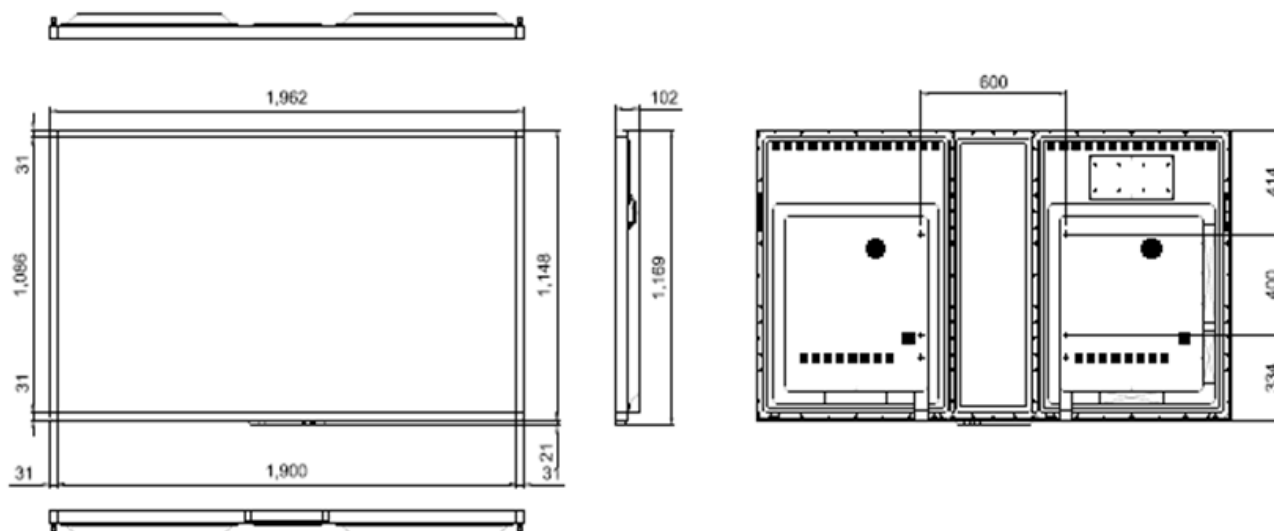

Model type	i3TOUCH P8404 T10 FHD
	84"
Display Ratio	16:09
Native resolution	1920 x 1080
Brightness	350cd/m2
Contrast ratio	1600:1
Response time	5 ms
Inputs	VGA x 1 PC AUDIO TOUCH USB HDMI x 2 Display Port x 1 Speaker out: 2 x mini jack
Viewing Angle Hor./Ver.	178°/178°
Communication port	RS232 x 1
Audio out	2 x mini jack
Sound bar	speakers: 2 x 10W - USB x 2
Power supply	standby power<1W complete power consumption≤430W
OPS slot	slot included, OPS pc not included
VESA Mount (W X H)	600 x 400 mm
Vesa mount for mini pc	10x10cm
Anti-collision tempered glass	Yes
Screen area	1860 (W) x 1046 (H) mm
Outside dimensions	1962 (W) x 1148 (H) x 102 (D)
Package	2180 (W) x 1350 (H) x 300 (D)
Net weight	96 kg
Total weight	100 kg

Touch technology

	V-Sense
Touch modus	finger and pen
Touch points	10 simultaneous touches (only in Windows 7 or later)
Tempered glass	4 mm
Resolution	8096 x 8096
Response speed	10 ms

Accessories	Power cable VGA cable HDMI cable Remote (incl. Battery) PEN x 2 User Manual Wall mount

Recommended Computer Configuration	CPU	min i3 processor
	RAM	>4G
	Hard disk	>100G
	Interface	USB2.0
	Screen resolution	1280*800

TECHNICAL DRAWING

AUTHORISED DISTRIBUTOR