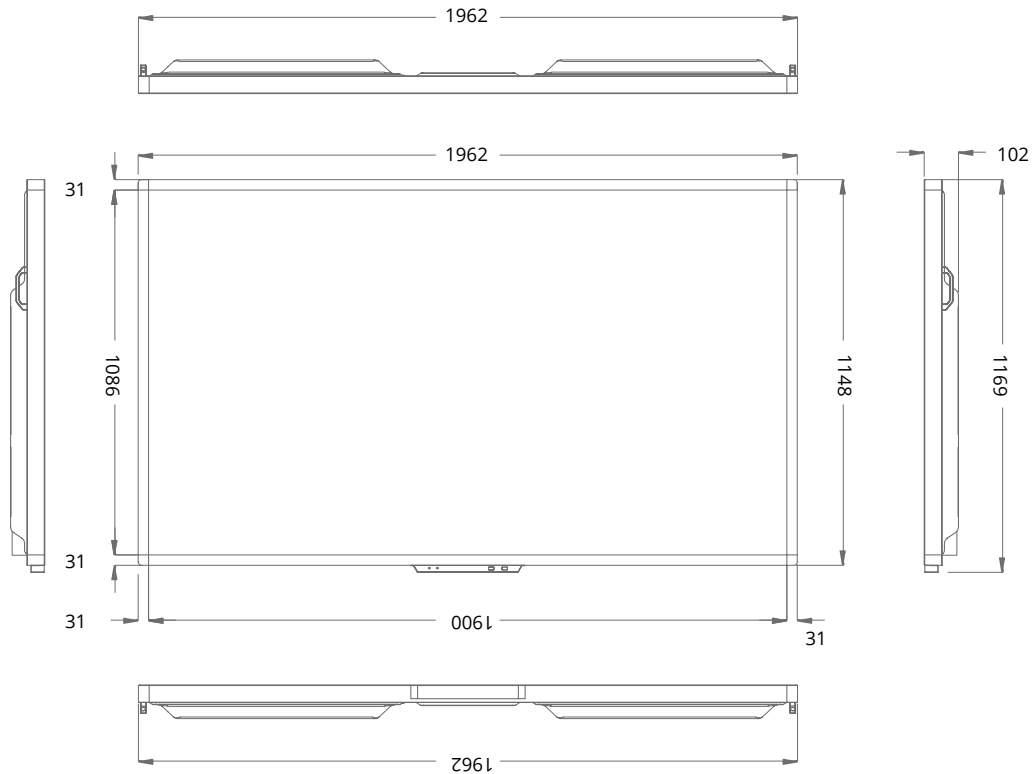

Model type	i3TOUCH V8403 T10 4K
	84"
Display Ratio	16:09
Native resolution	3840 x 2160
Brightness	350cd/m2
Contrast ratio	1600:1
Response time	4 ms
Inputs	VGA x 1 PC AUDIO TOUCH USB x 1 HDMI x 3 Display Port x 1
Communication port	RS232 x 1
Audio power	2 x 8W
Power supply	standby power<1W complete power consumption≤435W
OPS slot	slot included, OPS pc not included
VESA Mount (W X H)	600 x 400 mm
Anti-collision tempered glass	Yes
Screen area	1865 (W) x 1045 (H) mm
Outside dimensions	1962 (W) x 1148 (H) x 102 (D)
Package	2018 (W) x 1350 (H) x 310 (D)
Net weight	93 kg
Total weight	100 kg

Touch technology

	V-Sense
Touch modus	finger and pen
Touch points	10 simultaneous touches (only in Windows 7 or later)
Tempered glass	4 mm
Resolution	8096 x 8096
Response speed	4 ms

Accessories	Power cable VGA cable HDMI cable Remocon + Battery PEN x2 User Manual Wall mount

Recommended Computer Configuration	CPU	min. i3 processor
	RAM	>4G
	Hard disk	>100G
	Interface	USB2.0 or above
	Screen resolution	1280*800
	USB power	>4.6V (the power of the USB cable should be more than 4.6V at the i3TOUCH)

TECHNICAL DRAWING

AUTHORISED DISTRIBUTOR