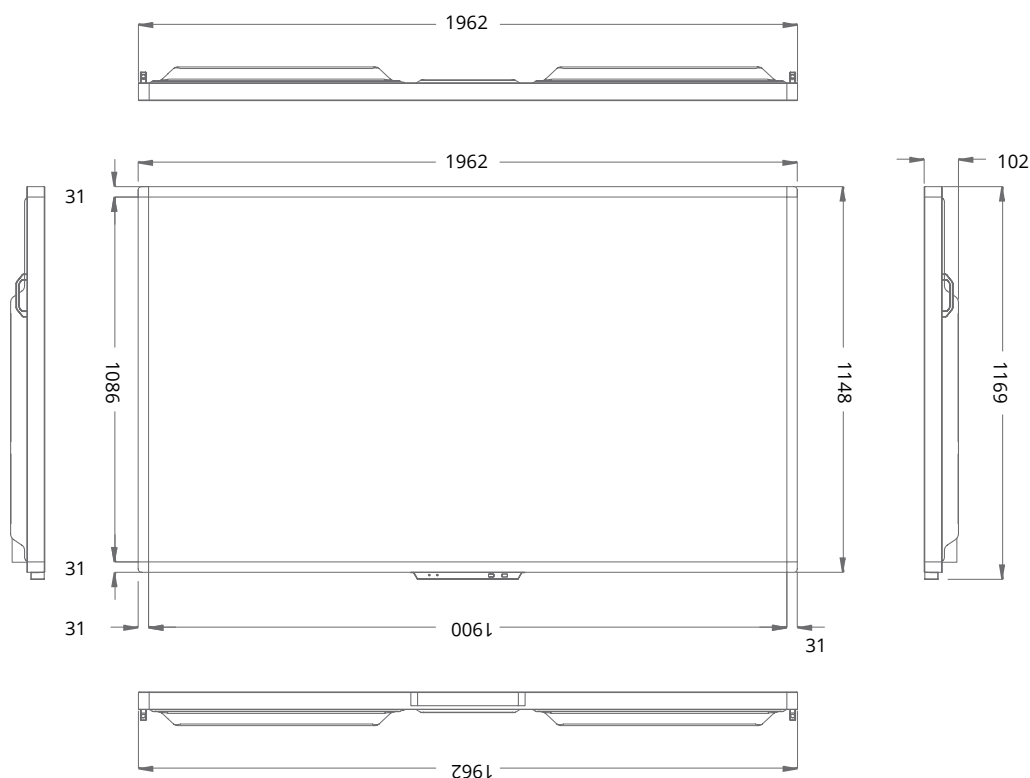

Model type	i3TOUCH V8403 T10
	84"
Display Ratio	16:09
Native resolution	1920 x 1080
Brightness	350cd/m2
Contrast ratio	1600:1
Response time	4 ms
Inputs	VGA x 1 PC AUDIO TOUCH USB x 1 HDMI x 3 Display Port x 1
Communication port	RS232 x 1
Audio power	2 x 8W
Power supply	standby power<1W complete power consumption≤435W
OPS slot	slot included, OPS pc not included
VESA Mount (W X H)	600 x 400 mm
Anti-collision tempered glass	Yes
Screen area	1865 (W) x 1045 (H) mm
Outside dimensions	1962 (W) x 1148 (H) x 102 (D)
Package	2018 (W) x 1350 (H) x 310 (D)
Net weight	93 kg
Total weight	100 kg

Touch technology

	V-Sense
Touch modus	finger and pen
Touch points	10 simultaneous touches (only in Windows 7 or later)
Tempered glass	4 mm
Resolution	8096 x 8096
Response speed	4 ms

Accessories	Power cable VGA cable HDMI cable Remocon + Battery PEN x2 User Manual Wall mount

Recommended Computer Configuration	CPU	min. i3 processor
	RAM	>4G
	Hard disk	>100G
	Interface	USB2.0 or above
	Screen resolution	1280*800
	USB power	>4.6V (the power of the USB cable should be more than 4.6V at the i3TOUCH)

TECHNICAL DRAWING

AUTHORISED DISTRIBUTOR