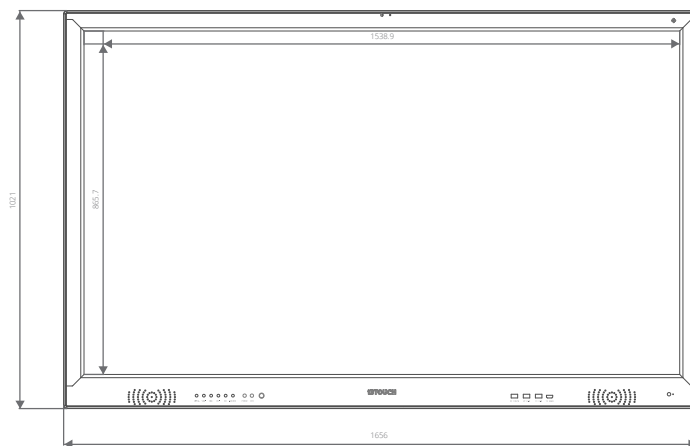

model type	i3TOUCH V7002 T10
	70"
Display Ratio	16:09
optimum resolution	1920*1080 RGB
brightness	350cd/m2
contrast ratio	5000:1
response time	4ms
input port	TV * 1 VGA * 3 PC AUDIO * 3 TOUCH USB * 3 HDMI * 5 YPbPr * 2 CVBS * 2 S-Video * 1 TV USB * 2
output port	VGA * 1 PC AUDIO * 1 Coaxial * 1 CVBS * 1 Earphone * 1
communication port	RS232 * 1
audio power	2*12W
power supply	standby power≤0.5W complete power consumption≤150W

anti-collision tempered glass	Yes
Bazel	1656*1021*113MM
Screen area	1538.9 * 865.7MM
Outside dimensions	1656*1021*132MM
Package	1750*1277*300MM
Net weight	85kg
Total weight	92kg
Touch technology	V-Sense
Touch modus	finger and pen
Touch points	10 simultaneous touches (only in Windows 7 or later)
tempered glass	6mm
Resolution	8096*8096
Response speed	4ms

TECHNICAL DRAWING

AUTHORISED DISTRIBUTOR