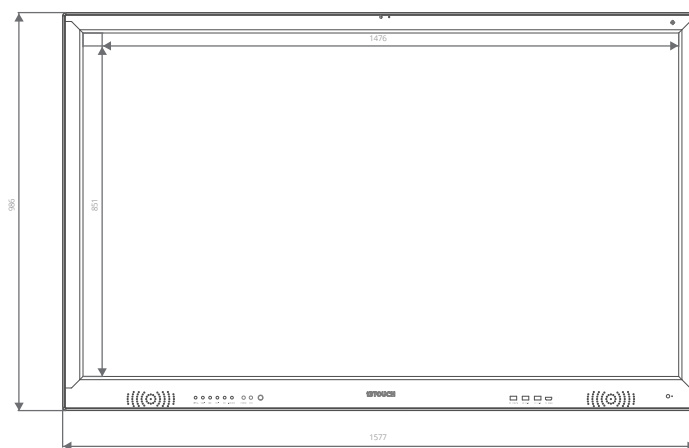

model type	i3TOUCH 6502T10
	65"
Display Ratio	16:09
optimum resolution	1920*1080 RGB
brightness	420cd/m2
contrast ratio	5000:1
response time	5ms
input port	TV * 1 VGA * 3 PC AUDIO * 3 TOUCH USB * 3 HDMI * 5 YPbPr * 2 CVBS * 2 S-Video * 1 TV USB * 2
output port	VGA * 1 PC AUDIO * 1 Coaxial * 1 CVBS * 1 Earphone * 1
communication port	RS232 * 1
audio power	2*12W
power supply	standby power≤0.5W complete power consumption≤150W

anti-collision tempered glass	Yes
Bazel	1577*986*105MM
Screen area	1428*803MM
Outside dimensions	1577*986*129 MM
Package	1677*1235*300MM
Net weight	70kg
Total weight	77kg
Touch technology	V-Sense
Touch modus	finger and pen
Touch points	10 simultaneous touches (only in Windows 7 or later)
tempered glass	6mm
Resolution	8096*8096
Response speed	4ms

TECHNICAL DRAWING

AUTHORISED DISTRIBUTOR