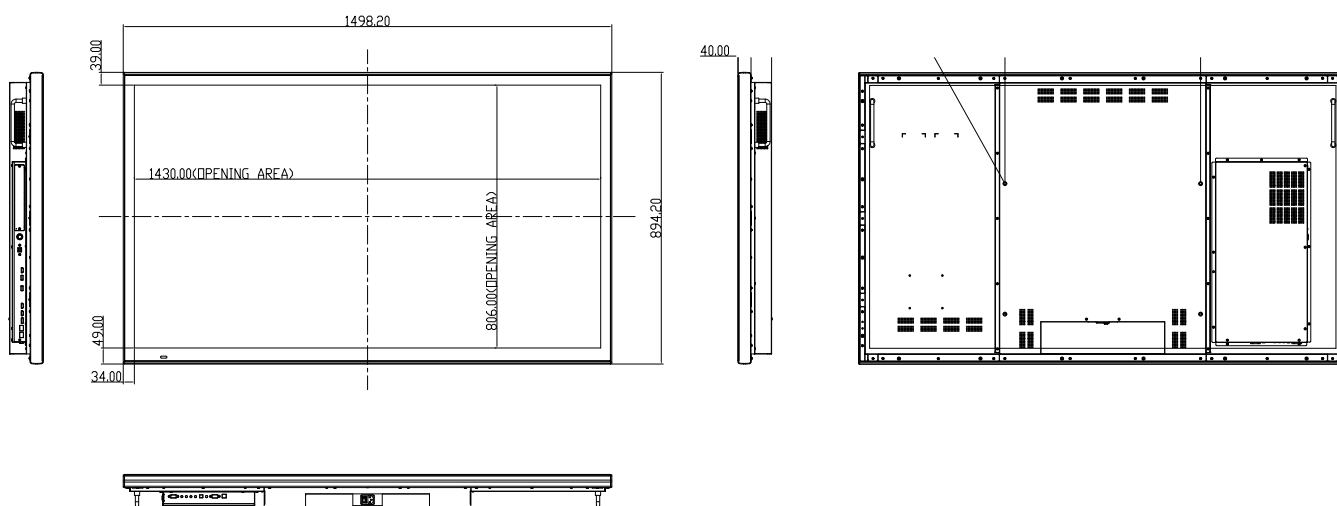

Connectivity (Output)	Video (analogue)	CVBS x1
	Video (digital)	HDMI 2.0 x1
	SPDIF	Optical x1
Sound	Audio	Line out (3.5mm) x1
	Built-in Speakers	10W~15W x2 (Typ.-Max.)
Power	Input Voltage	AC100~240V 50/60Hz
	Power Consumption (Typical)	≤220 Watts
	Power Consumption (Standby)	≤1W
Environmental Conditions	Operating Temp.	0-50°C
	Operating Humid.	10-90% RH
	Dimension (WxHxD)	1499x895x103mm
Physical Spec. (Product)	Net Weight	66 kgs
	Air gap	≤3mm
	VESA	600×400mm
	System Version	Android 5.0
	Kernel	3.10.40
Android	CPU	ARM Cortex A53 Quad Core 1.4 GHz
	GPU	Quad Core
	RAM	1.5GB DDR3
	ROM	8GB
	ROM	8GB
Accessories	Wall Mount	
	WiFi Dongle	
	Pen: 2 units	
	Pen holder: 1 unit	
	Power cord: 1.8m	
	HDMI cable: 3m	
	USB cable: 3m	
	Manual	
	Remote control + batteries	
	Cleaning fabric	

TECHNICAL DRAWING

AUTHORISED DISTRIBUTOR