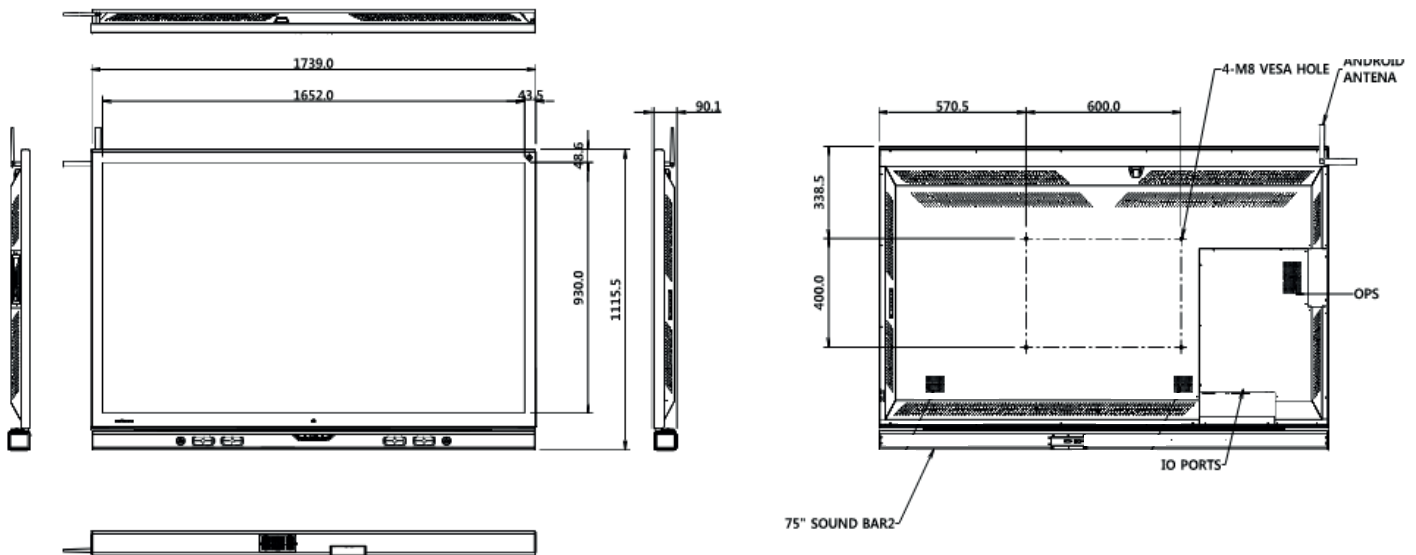

1-4. Features	
	Video
Color temperature	Normal / Warm / Cool / User
Picture mode	Standard / Dynamic / Soft / User
Zoom mode	Normal / Zoom / Cinema / Wide / User
	Sound
Surround Sound	On/Off
Sound mode	Standard / Music / Movie / Sports / User
Output	8W 2ch
1-5. Mechanical	
Outline dimension (mm)	1739.0 x 1115.5.0 x 90.1
Packing dimension (mm)	1940.0 x 1295.0 x 300.0
Product weight (Kg)	95
Packing weight (Kg)	107
Mount type (mm)	VESA 600(H) x 400(V)
1-6. Reliability	
Power input range	100V-240V~, 50-60Hz, 6A
Max power consumption	311.0W
Standby power	0.643W
Temperature	Operating : 0~40°C Storage : -20~60°C
Humidity	Operating : 80% below Storage : 90% below
Installation	Stand or wall mount.
Viewing orientation	Landscape only
1-7 SoundBar	
Speaker	140W 2ch (Stereo 70W + 70W)
Audio Input	SET-IF / SPDIF /AUX / Bluetooth
KEY	MUTE / VOL- / FUNCTION / VOL+ / Wireless Audio

TECHNICAL DRAWING